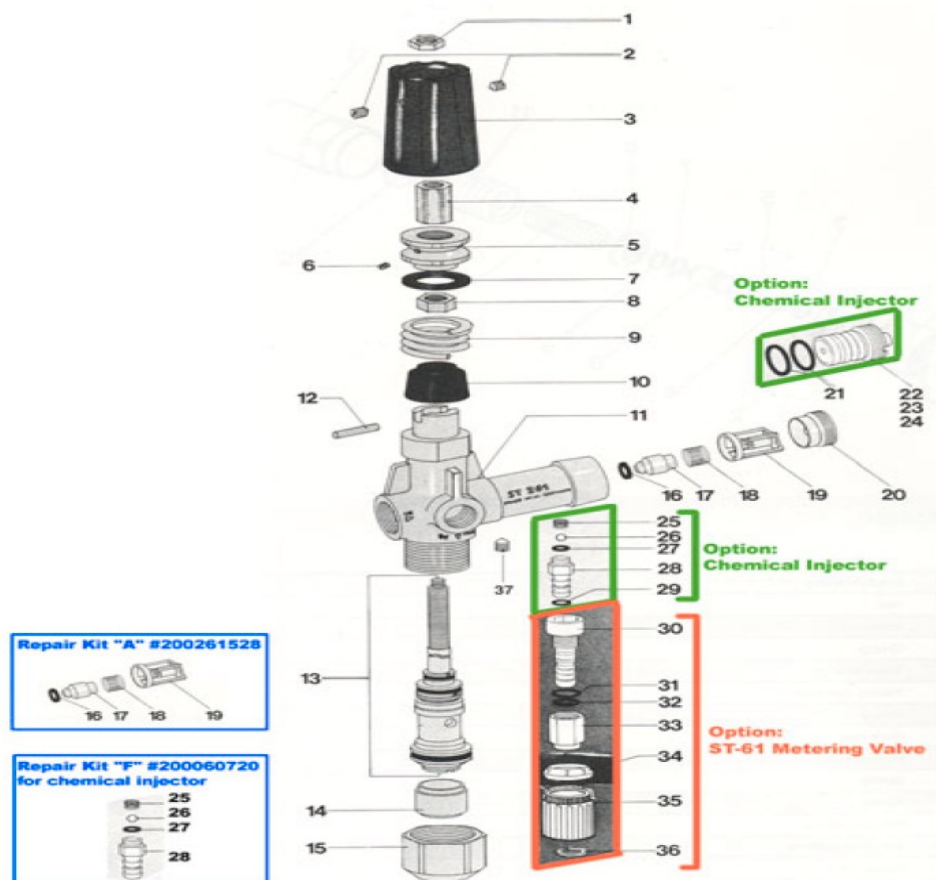

### REPARATIEDELEN ST-261

Linksboven	Schakelaar ST-261 compleet	Bestelnummer:200261513
Rechtsboven	Knop compleet	Bestelnummer:200260547
Linksonder:	Kit "A" HP check valve	Bestelnummer:200261528
Midden -onder	Piston kit	Bestelnummer:200261527
Rechtsonder	Piston compleet	Bestelnummer:200261526

Overige losse delen: neem contact op met onze verkoop 0314 65 10 05

1	040001621	Nut
2	040000390	Set screw
3	200260547	Hand wheel, complete
4	010004480	Insert adjusting screw
5	100001700	Adjusting screw
6	040001630	Set screw
7	020001341	Glide ring
8	040001610	Nut
9	060000301	Spring
10	020002850	Bushing
11	010001680	Housing
12	040001490	Cylinder pin
13	200261526	Repair kit ST-261
14	010001790	Distance piece for ST-261
15	010001690	Stop nut
*16	In Repair Kit "A"	O-ring
*17	In Repair Kit "A"	Valve part
*18	In Repair Kit "A"	Spring
*19	In Repair Kit "A"	Valve housing
20	010001700	Safety nut
21	050000440	O-ring
22	200260555	Injector nozzle 1.8 mm
23	200260556	Injector nozzle 2.1 mm
24	200260557	Injector nozzle 2.4 mm
*25	In Repair Kit "F"	Spring
*26	In Repair Kit "F"	Stainless steel ball
*27	In Repair Kit "F"	O-ring
*28	In Repair Kit "F"	Hose barb
29	050000370	O-ring
30	020001300	Injector adjustment part
31	050000530	O-ring
32	050000470	O-ring
33	010001730	Stop nut
34	020001305	Graduated collar
35	020001310	Bushing
36	050000730	Safety ring
37	040001270	Set screw
*	200261528	Repair kit "A"
*	200060720	Repair kit "F"